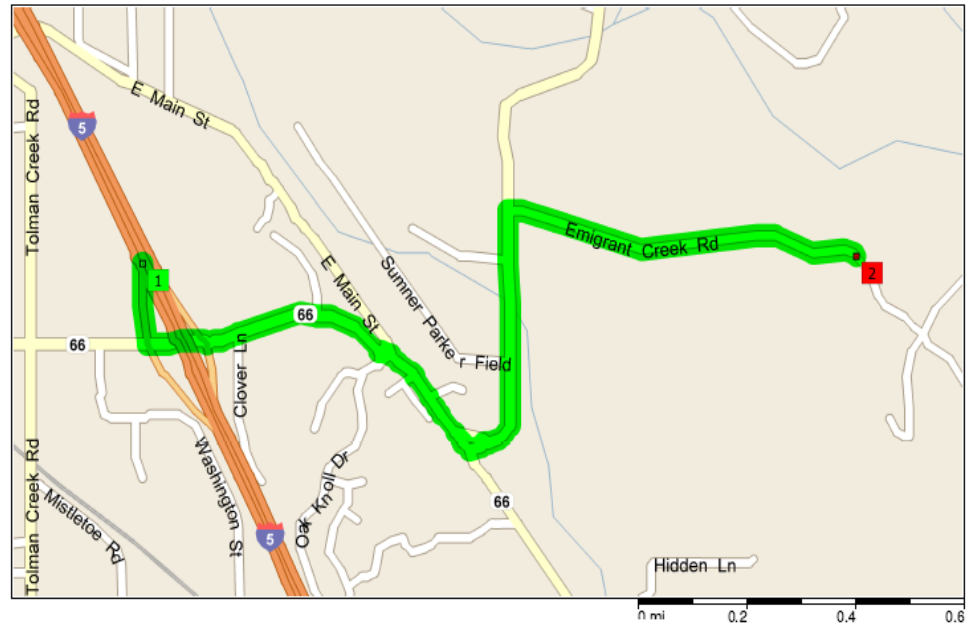

Ashland Gun Club South

2.0 miles; 4 minutes

- 1 Depart I-5 Exit 14 on Ramp (South) for 0.1 mi
Merge onto SR-66 [Greensprings Hwy] (East) for 0.7 mi
Turn LEFT (East) onto Dead Indian Memorial Rd for 0.4 mi
Turn RIGHT (East) onto Emigrant Creek Rd for 0.7 mi
- 2 Arrive 659 Emigrant Creek Rd, Ashland, OR 975...

Ashland Gun Club North

1.8 miles; 4 minutes

- 1 Depart I-5 Exit 14 on Ramp (North) for 0.1 mi
Merge onto SR-66 [Ashland St] (East) for 0.6 mi
Turn LEFT (East) onto Dead Indian Memorial Rd for 0.4 mi
Turn RIGHT (East) onto Emigrant Creek Rd for 0.7 mi
- 2 Arrive 659 Emigrant Creek Rd, Ashland, OR 975...